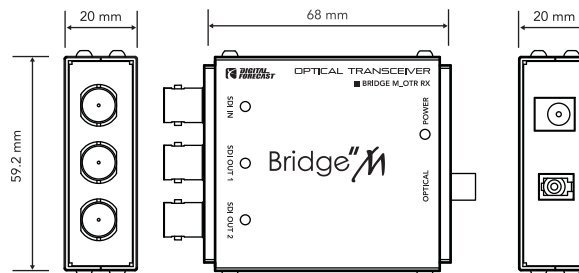

Feature

- Bidirectional Optical to HD/SDI
- 1310nm ,1490nm,1550nm FP-LD Source
- 2 SDI input (Send SD/HD/3G)
- 1 SDI Receive out (Receive part)
- SMPTE Mode(Support Pathological Signal)
- Up to 10 Km using Single mode fiber
- DC 5V ~ 17V wide operating range

Physical

Dimension (W x H x D)	68 x 59.2 x 20 (mm)
Weight	TX : 115g / RX : 115g
Power Level	5 ~ 17 VDC
Power Consumption	2.6Watts (Max : 3Watts)
Operating Temperature	-20℃ ~ 70℃
Humidity	0 to 95% RH, non-condensing

Image View

Drawing Dimension [mm]

Digital Video Specs.

Optic

- SMPTE compliance Optical SFP (Max 3 GHz)
- Single mode , 1310nm/1490nm/1550nm
- Up to 10Km
- Supports multi-rate SDI formats
- SMPTE 125M: NTSC (480i 59.94), PAL (576i 50)
- SMPTE 296M: 720p (60/59.94/50)
- SMPTE-274M, SMPTE-292M: 1080i (60/59.94/50)
1080p (30/29.97/25/24/23.98)
- SMPTE-424M: 1080p (60/59.94) 3G